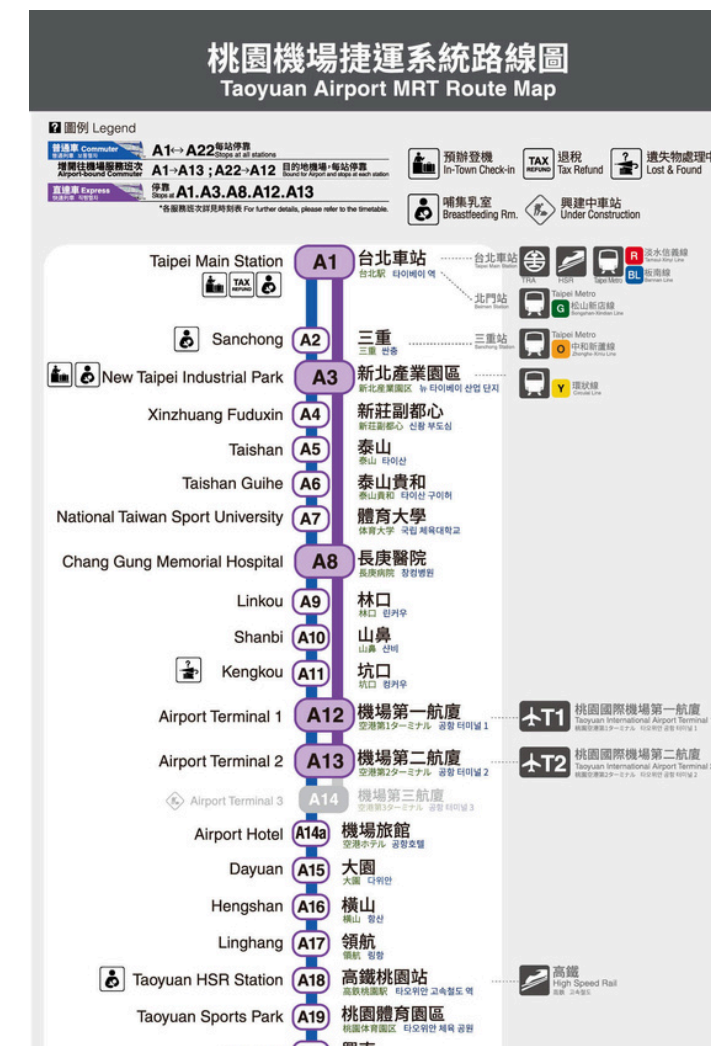

YOUR GUIDE TO CCU

Welcome to Taiwan!

Your Guide to Reaching National Chung Cheng University (CCU)

 For new international students

 Step-by-step travel guide from **Taiwan Airports to CCU**

 Let's begin your journey!

From Taoyuan Airport to CCU

1. FROM **TAOYUAN AIRPORT (TPE)** TO CCU

2. FROM **KAOHSIUNG AIRPORT (KHH)** TO CCU

1. FROM **TAOYUAN AIRPORT (TPE)** TO CCU

STEPS:

1. Take MRT (Airport MRT) → From Terminal 1 **(A12)** / 2 **(A13)** to HSR Taoyuan Station **(A18)**
2. Take Taiwan High-Speed Rail (HSR) (~1 hour 20 minutes / NT\$920)
 - From HSR Taoyuan → to HSR Chiayi
3. From HSR Chiayi Station to CCU:
 - Option 1: Taxi (~25 minutes / ~BELOW NT\$1,000)
 - Option 2: Bus **(Route 106)** (~1 hour 20 minutes / ~NT\$120)

- 
Taoyuan Airport MRT(~20 minutes/ ~NT\$35)
 - Board at Terminal 1 **(A12)** or Terminal 2 **(A13)**
 - Get off at **A18: HSR Taoyuan Station**

HSR Taoyuan to HSR Chiayi

- Board at HSR Taoyuan Station , Get off at HSR Chiayi Station
- You can buy HSR tickets **on-site at the station** or **book online** :
 <https://en.thsrc.com.tw/>

HSR Chiayi Station to CCU (BUS:Route 106)

- Board at HSR Chiayi Station , Get off at CCU
- To check bus routes, schedules, and real-time info, visit:
<https://www.taiwanbus.tw/eBUSPage/Query/QueryResult.aspx?rno=07460&rn=1669878703021&lan=E>